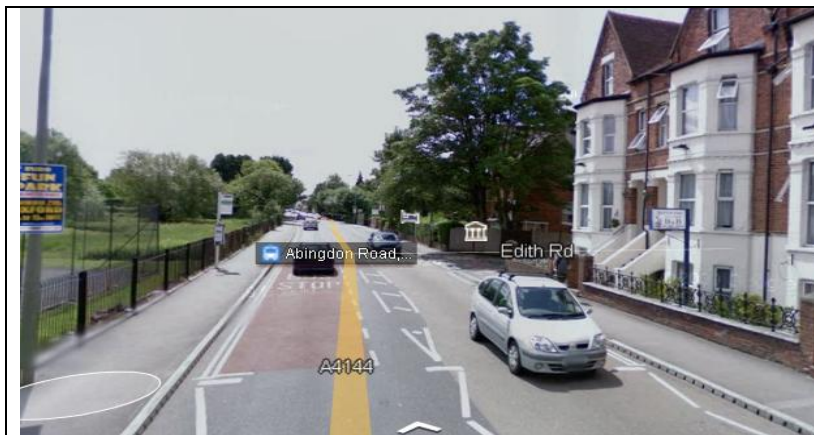

## GETTING FROM THURSDAY'S ACCOMMODATION TO THE JESUS COLLEGE GROUND

1. With the playing field in front of you, turn right up the Abingdon Rd, away from the city.

2. ...for about 2 miles. Turn **left** at this junction (B4495) onto Wiers Lane

3. Keep going, over Donnington Bridge

4. Until you hit this T-Junction. Turn **left** onto Iffley Rd

5. After perhaps half a mile, you will see the Magdalen Arms pub on your right. Turn **right** here onto Magdalen Rd.

6. This is a one-way street. Keep going ALL the way to the end. AT the end, on the left corner, you will see the City Arms. Park here. This is where the pre-match drink will happen.

Now you can use the original instruction on how to get to the Jesus College ground from here.