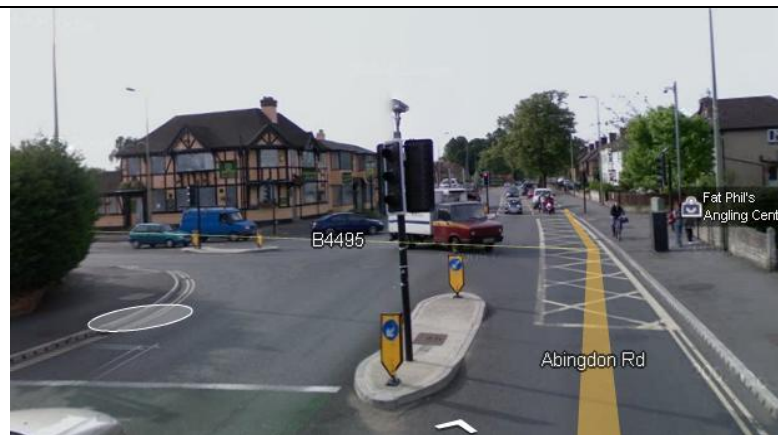

## GETTING FROM THURSDAY'S ACCOMMODATION TO THE JESUS COLLEGE GROUND

1. With the playing field in front of you, turn right up the Abingdon Rd, away from the city.

2. ...for about 2 miles. Turn **left** at this junction (B4495) onto Wiers Lane

3. Keep going, over Donnington Bridge

4. Until you hit this T-Junction. Turn **left** onto Iffley Rd

5. After perhaps half a mile, you will see the Magdalen Arms pub on your right. Turn **right** here onto Magdalen Rd.

6. This is a one-way street. Keep going ALL the way to the end. AT the end, on the left corner, you will see the City Arms. Park here. This is where the pre-match drink will happen.

Now you can use the original instruction on how to get to the Jesus College ground from here.